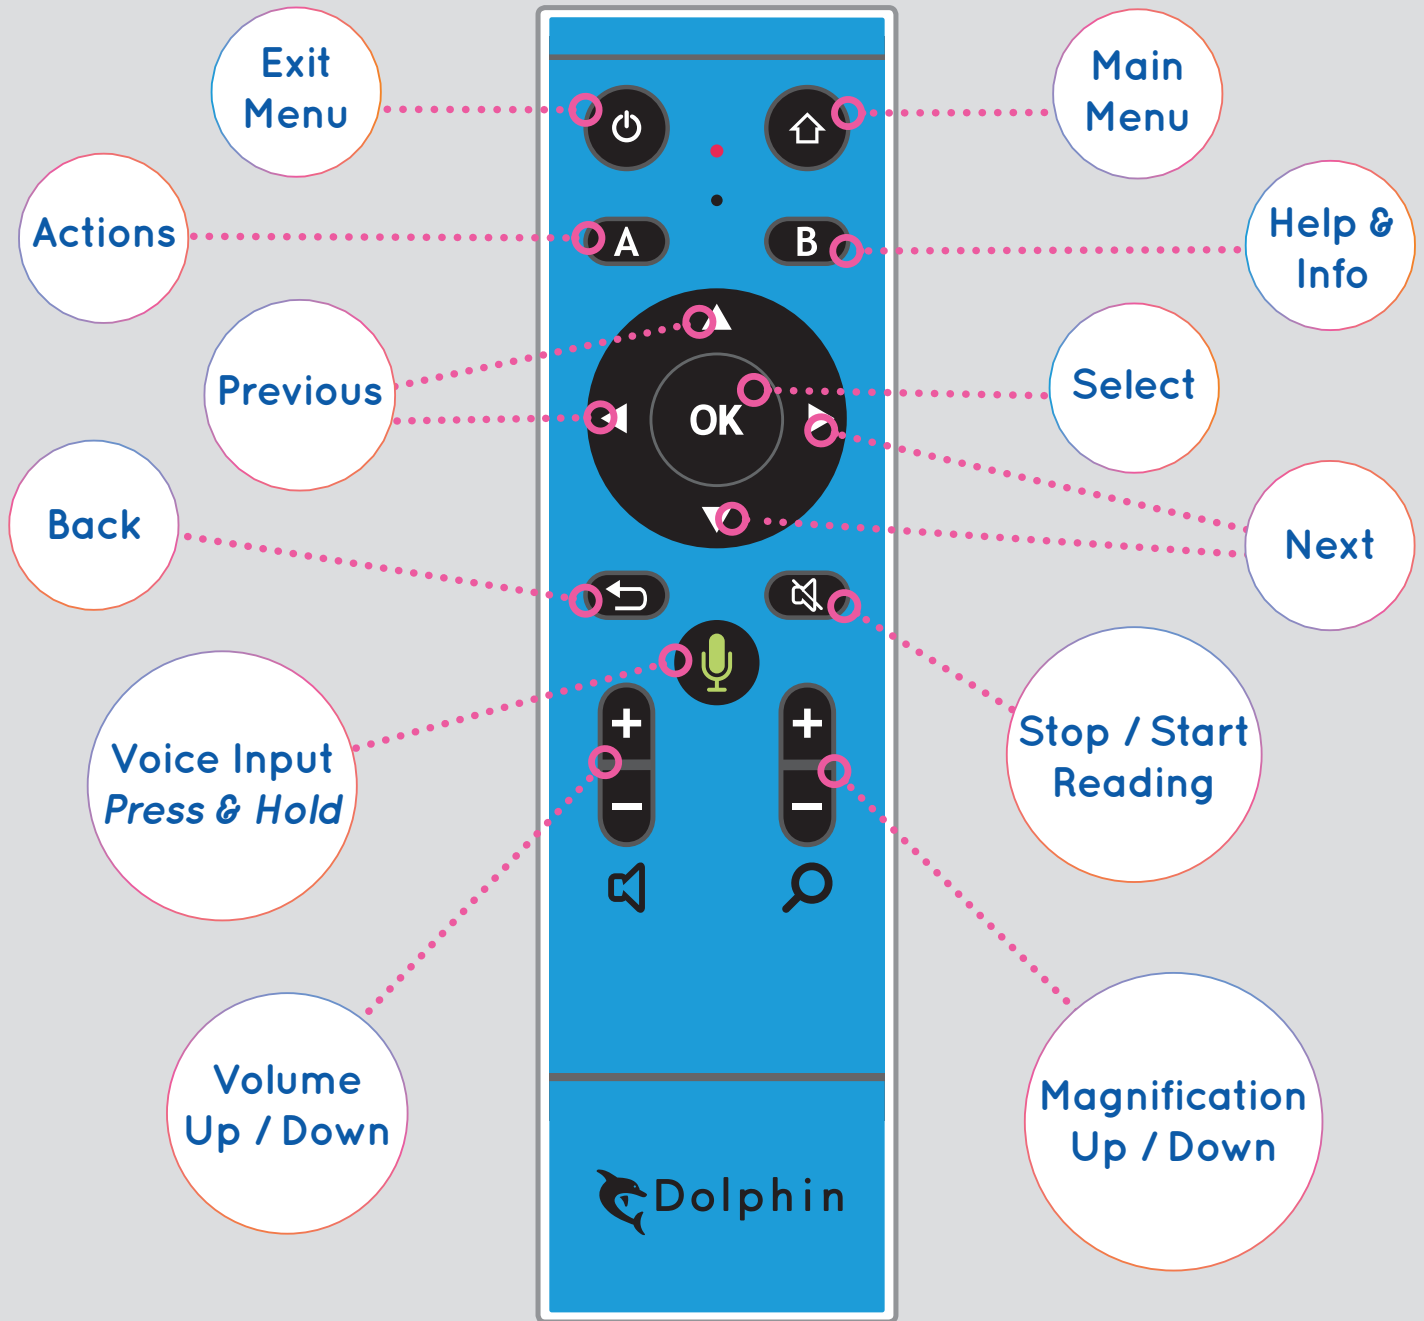

REMOTE CONTROL QUICK REFERENCE GUIDE

Don't forget to plug the small USB receiver into a USB port on your computer. You'll find it in the box, next to the remote control.

For help and support contact your local Dolphin Dealer at:

yourdolphin.com/contact

Or browse our free resources at:

yourdolphin.com/support

Dolphin

GuideConnect