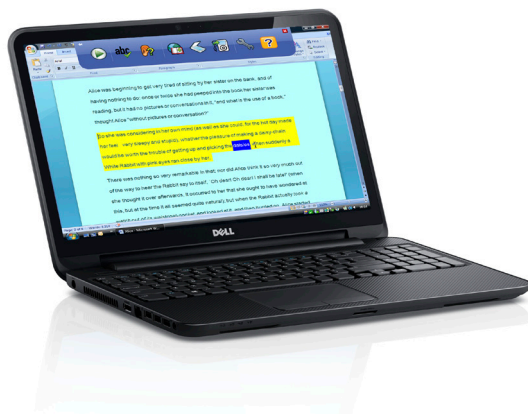

Dolphin Catalogue

Software | Computers | Laptops | Tablets | Monitors | Accessories | Embossers

Dolphin software tools can be purchased on their own OR as part of a computer package with the software installed for you so everything is ready to use, straight from the box.

Please note: Prices are for software only, hardware not included.

See pages 4-9 for our range of laptop, tablet and desktop computer packages.

Dolphin Guide

£495

Simple talking computing for people that are blind or partially sighted and are new to computers. Guide is easy to learn, offering step by step menus for each task. Reclaim your independence; send and receive emails, surf the Internet, scan & read your post, write letters and much more.