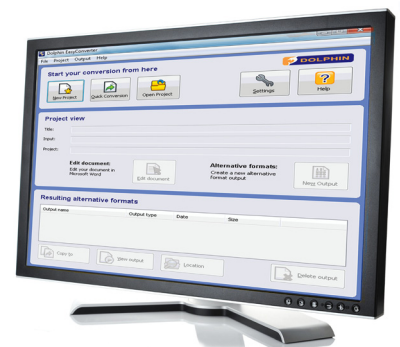

Dolphin EasyConverter

£595

Make reading materials accessible to people with visual impairments and dyslexia. Quickly and easily convert documents to large print, MP3 audio, DAISY talking books and Braille. Ideal for schools, charities, transcription centres and other organisations.

Buy together with an embosser and get 15% off the embosser price! (see page 14)